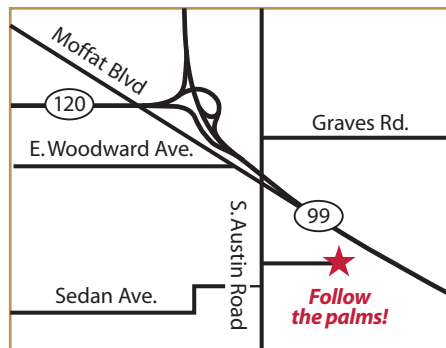

**Design Center • Showroom**  
11651 Palm Lane, Ripon, CA  
Info: 209 599-3323  
rushcreationsinc.com

**From the North on Highway 99**

Take Highway 99 to the Austin Road exit, turn left on Moffat, then make a quick right on Austin Road until you reach Palm Lane. Follow the palms to our Showroom!

**From the South on Highway 99**

Take Highway 99 to the Austin Road exit then turn left on Austin Road, following it over the freeway until you reach Palm Lane. Follow the palms to our Showroom!