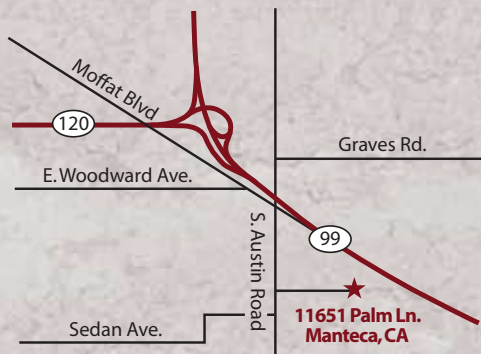

For more information, call: 209 599-3323

and for the kids...

Take the Austin Road exit off Hwy 99 in Manteca

Outdoor Fireplaces & Fire Pits

Main Office

1317 J Street
Modesto, CA 95354

Design/Construction:

209 529-2364